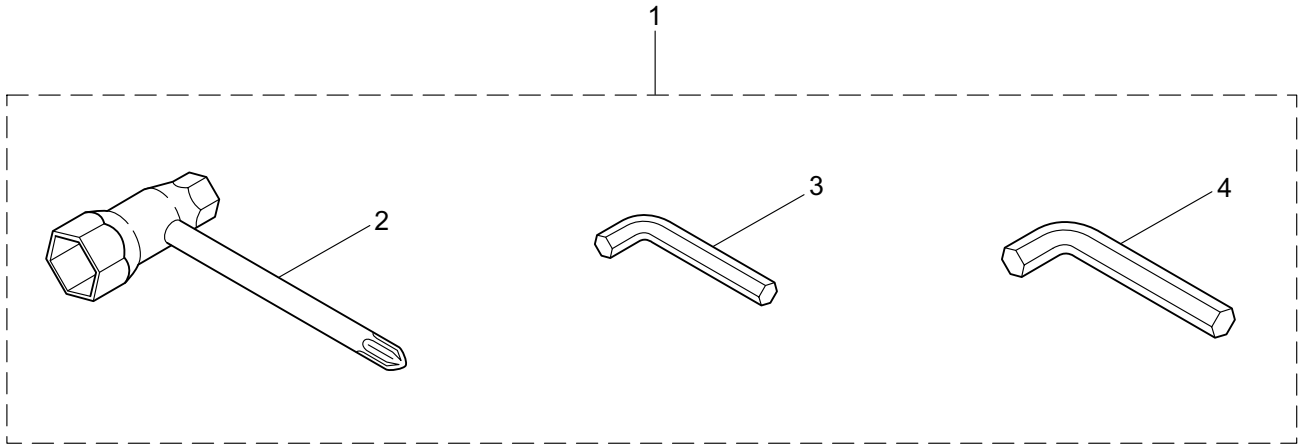

2. KJHTL60DT
ACCESSORIES

Ref. No.	Part No.	Part Name	Q'ty	Remarks
2-1	264606	Tool Set	1	Incl.2-4
2-2	264607	Box Spanner	1	10x19x(+)
2-3	219431	Wrench	1	3mm
2-4	219432	Wrench	1	4mm
2-5	275026	Instruction Manual	1	<GB/ES/PT>
2-6	275034	Instruction Manual	1	<FR/PL/IT>
2-7	523900	Parts List	1	KJHTL60DT