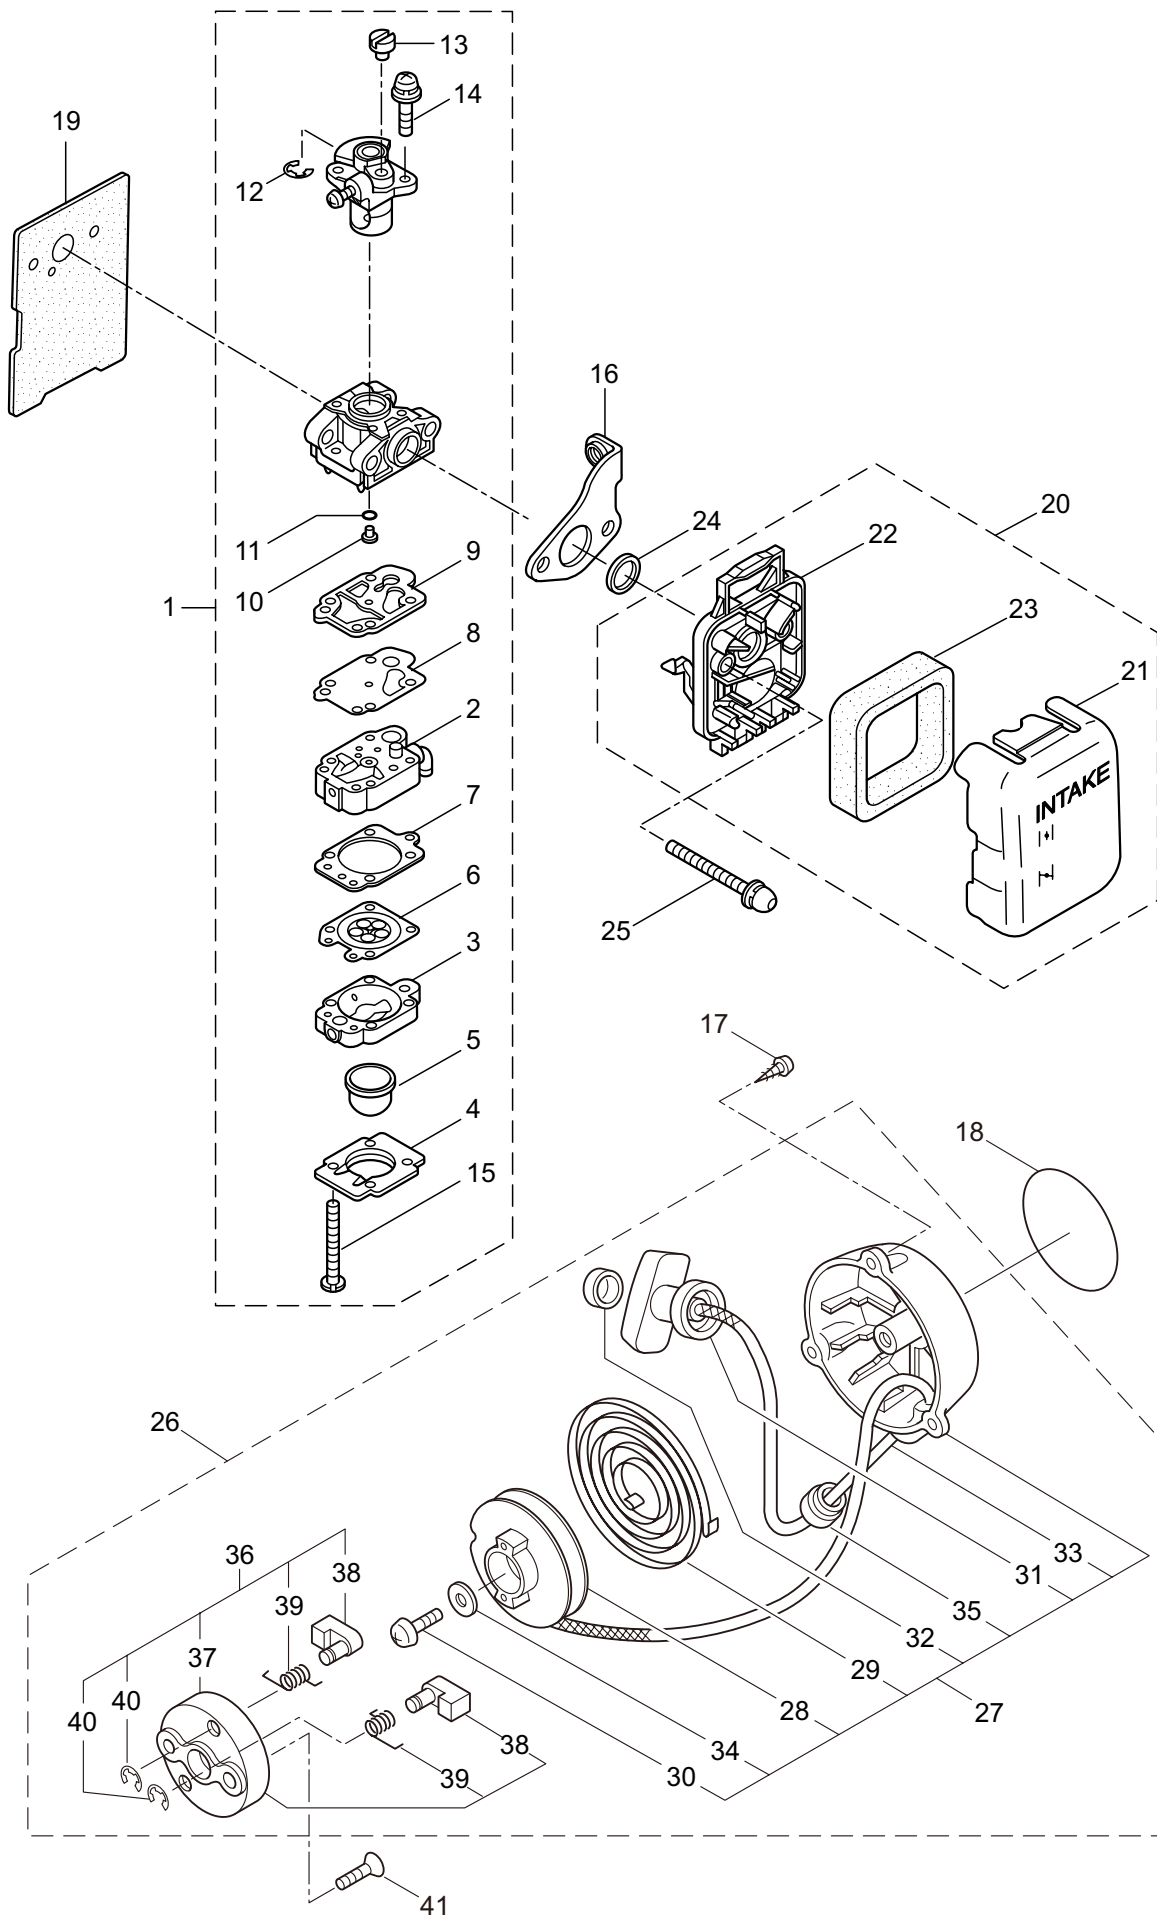

4. KJHTL60DT
CARBURETOR, RECOIL STARTER

Ref. No.	Part No.	Part Name	Q'ty	Remarks
4-1	283436	Carburetor Ass'y	1	Incl.2-15 New gasket required
4-2	268499	Pump Body	1	
4-3	262991	Purge Body	1	
4-4	262992	Cover Plate	1	
4-5	261874	Primer Bulb	1	
4-6	283905	Diaphragm, Meterring	1	
4-7	262993	Gasket	1	
4-8	262994	Diaphragm,Fuel Pump	1	
4-9	282576	Gasket	1	
4-10	289621	Main Jet	1	
4-11	261871	O-Ring	1	
4-12	261876	E-Ring	1	
4-13	261658	Swivel	1	
4-14	264682	Screw	2	
4-15	262996	Screw	4	
4-16	268535	Stay	1	
4-17	280144	Tapping Screw	3	
4-18	275031	Label	1	KJHTL60DT
4-19	283181	Gasket	1	
4-20	264708	Cleaner Ass'y	1	Incl.21-23
4-21	264709	Cover	1	
4-22	264693	Housing	1	
4-23	264695	Filter	1	
4-24	268963	Gasket	1	19.4x14.8xt3.5
4-25	269834	Screw	2	
4-26	283169	Recoil Starter Ass'y	1	Incl.27-40
4-27	283170	Starter Ass'y	1	Incl.28-35
4-28	280492	Reel	1	
4-29	287421	Spiral Spring	1	
4-30	280494	Screw	1	
4-31	280497	Starter Grip	1	
4-32	280550	Stopper	1	
4-33	283616	Starter Rope	1	
4-34	280547	Washer	1	
4-35	280548	Collar	1	
4-36	280532	Starter Pulley Ass'y	1	Incl.37-40
4-37	280533	Pulley	1	
4-38	269699	Ratchet	2	
4-39	280553	Spring	2	
4-40	020299	E-Ring	2	#4
4-41	264535	Screw	2	M6x20