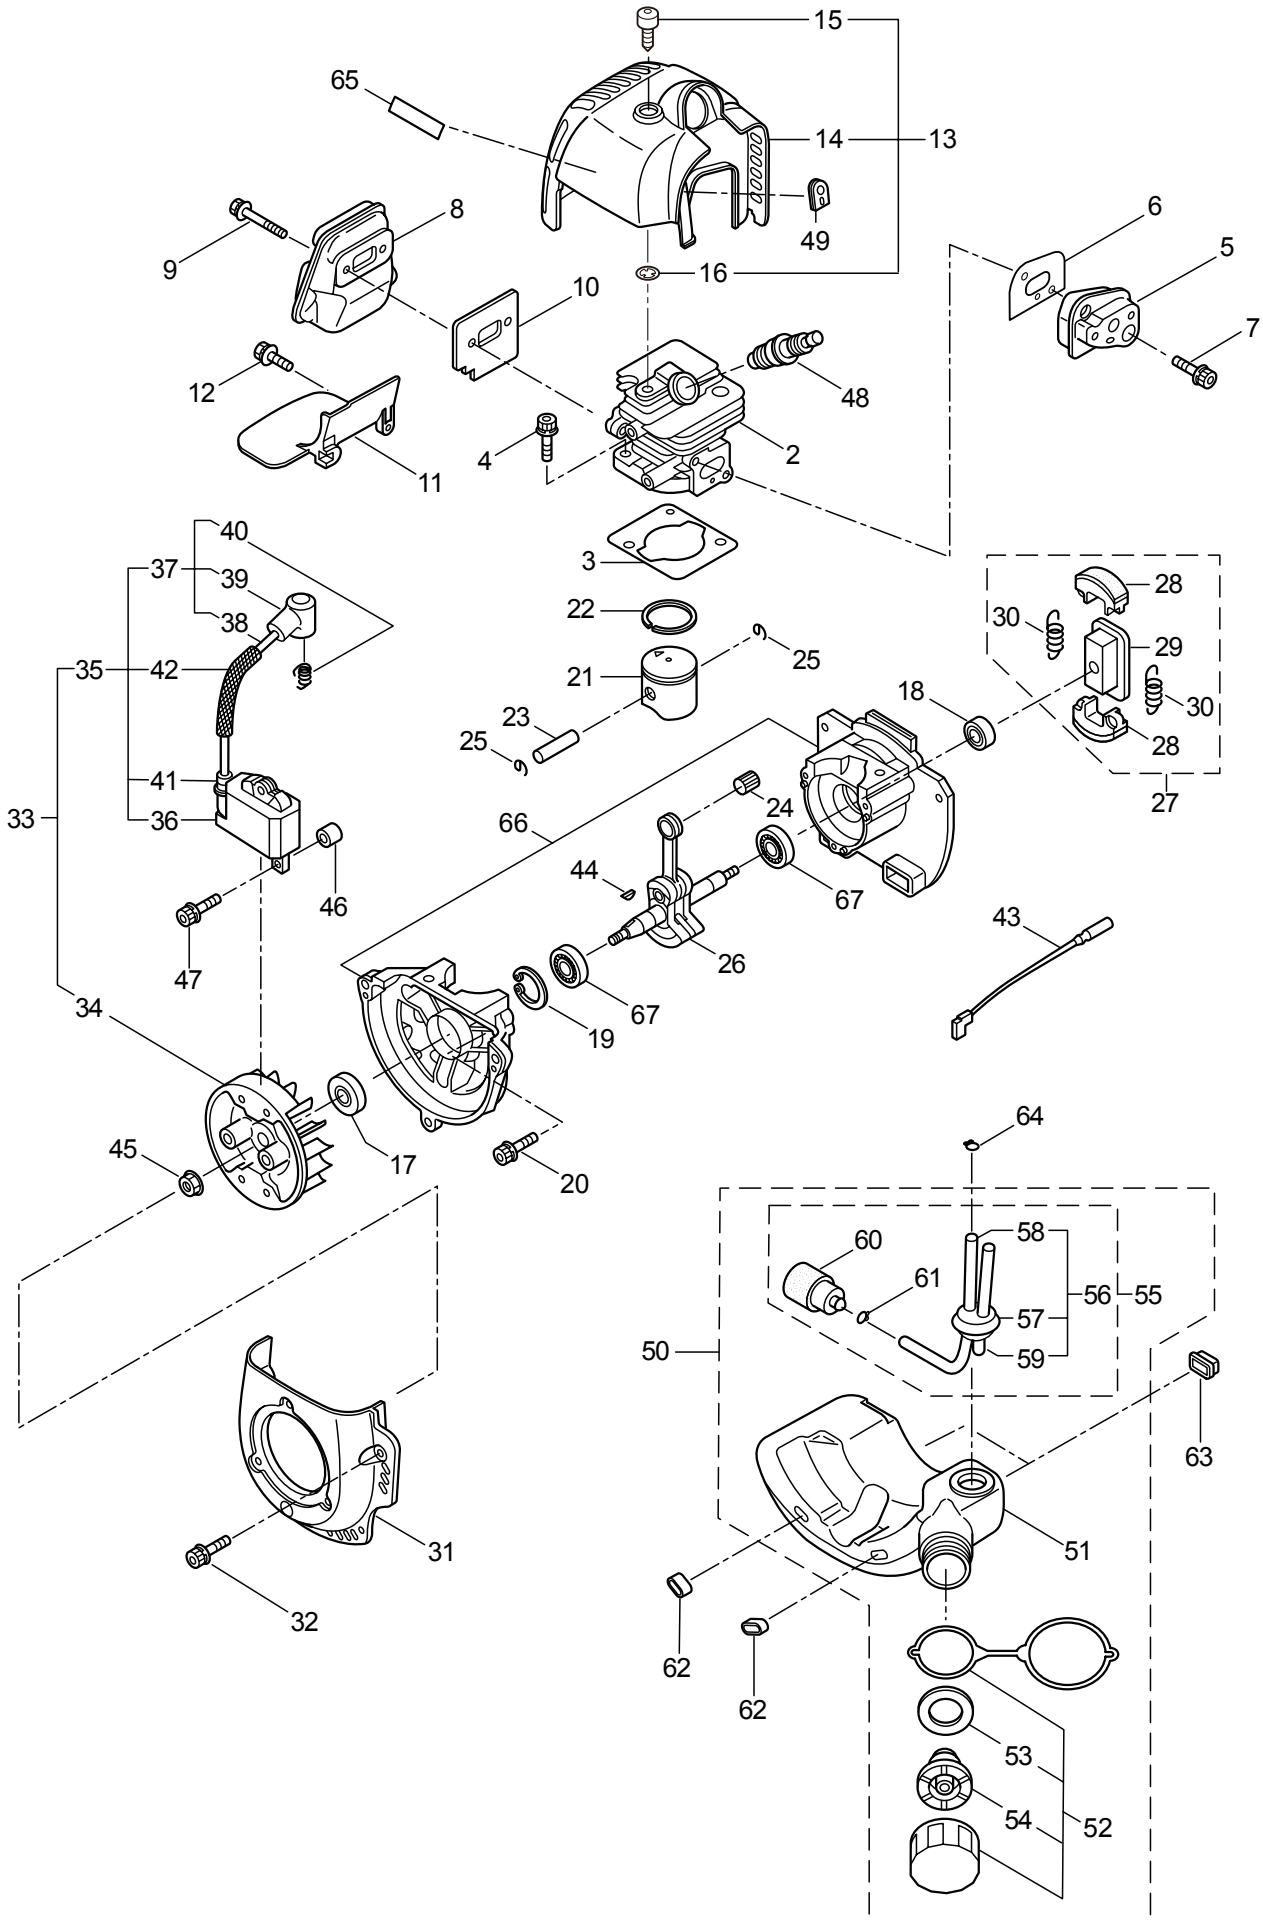

3. KJHTL60DT
ENGINE

Ref. No.	Part No.	Part Name	Q'ty	Remarks
3-1	859706	Engine	1	HE230/31
3-2	283149	Cylinder	1	
3-3	283177	Gasket	1	
3-4	267290	Cap Screw	2	M5x20
3-5	265802	Insulator	1	New gasket required
3-6	267049	Gasket	1	
3-7	265924	Cap Screw	2	M5x25
3-8	283166	Muffler	1	
3-9	264223	Cap Screw	2	M5x40
3-10	283176	Gasket	1	
3-11	283175	Under Cover	1	
3-12	261607	Cap Screw	1	M5x16
3-13	286388	Top Cover Ass'y	1	Incl.14-16
3-14	283161	Top Cover	1	
3-15	286399	Knob	1	M5
3-16	286270	Washer	1	M5
3-17	262712	Oil Seal	1	TC10267
3-18	262713	Oil Seal	1	TC10207
3-19	054676	Snap Ring	1	#26
3-20	261246	Cap Screw	3	M5x25
3-21	283265	Piston	1	
3-22	263789	Piston Ring	1	
3-23	281185	Piston Pin	1	
3-24	261037	Bearing,Needle	1	KBK8x11x11.8x1
3-25	261576	Clip,Piston	2	
3-26	283155	Shaft Comp.	1	
3-27	280404	Clutch Ass'y	1	Incl.28-30
3-28	280568	Clutch Shoe	2	(2)required
3-29	280569	Clutch Boss	1	
3-30	280570	Spring	2	(2)required
3-31	283160	Fan Cover	1	
3-32	261250	Cap Screw	3	M5x20
3-33	283163	Magneto Ass'y	1	Incl.34-42
3-34	283164	Rotor/Fan	1	
3-35	283165	Ignition Coil Ass'y	1	Incl.36-42
3-36	283267	Coil	1	
3-37	283268	Spark Plug Wire Ass'y	1	Incl.38-40
3-38	283269	Spark Plug Wire	1	
3-39	283178	Plug Boot	1	
3-40	272805	Connector	1	
3-41	283271	Cap	1	
3-42	283272	Insulator	1	
3-43	269722	Lead	1	
3-44	261076	Woodruff Key	1	3x10
3-45	261077	Nut,Rotor	1	M6