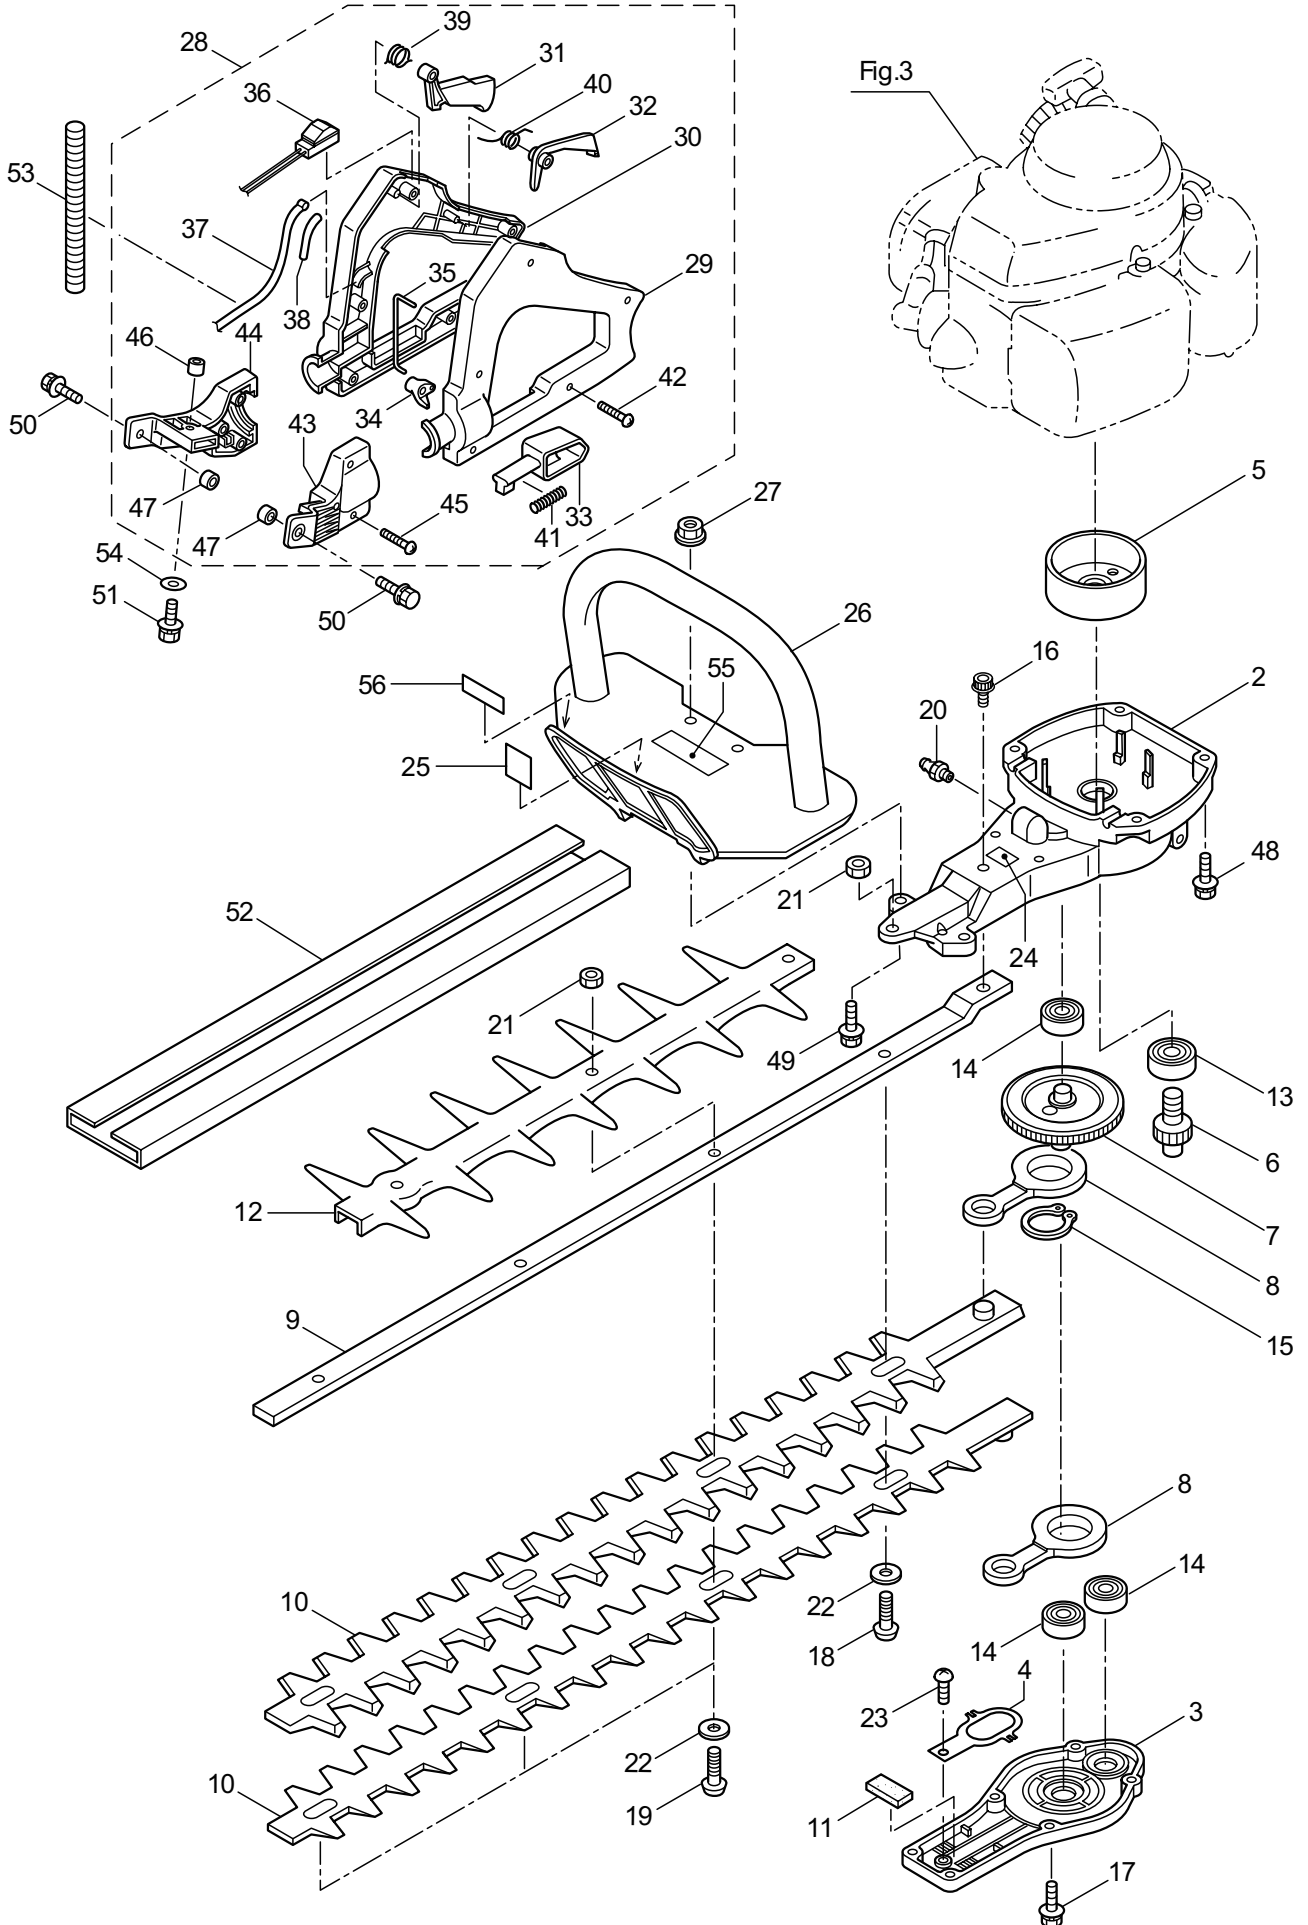

### CONTENTS

1. MAIN BODY .....	1 ~ 4
2. ACCESSORIES .....	5 ~ 6
3. ENGINE .....	7 ~ 10
4. CARBURETOR, RECOIL STARTER .....	11 ~ 12

2018. 01.

**MARUYAMA**

P/N 523900-2

1. KJHTL60DT  
MAIN BODY

Ref. No.	Part No.	Part Name	Q'ty	Remarks
1-1	362388	KJHTL60DT	1	
1-2	271222	Upper Case	1	
1-3	271223	Lower Case	1	
1-4	271224	Plate	1	
1-5	270021	Drum	1	
1-6	271410	Pinion	1	
1-7	270552	Crank Comp.	1	
1-8	271225	Rod Ass'y	2	
1-9	271226	Guide Plate	1	
1-10	270682	Blade	2	
1-11	271227	Felt	1	
1-12	274877	Blade Guard	1	
1-13	580767	Bearing	1	#6001 2RS
1-14	270423	Bearing	3	
1-15	580777	Snap Ring	1	#26
1-16	271895	Screw	1	
1-17	580791	Bolt	6	M5x16
1-18	271229	Screw	1	
1-19	991914	Screw	3	
1-20	991937	Grease Nipple	1	M6
1-21	991941	U-Nut	4	M6
1-22	991913	Washer	4	
1-23	991924	Screw	1	M3x5
1-24	266960	Label	1	
1-25	283526	Label	1	
1-26	270241	Front Handle	1	
1-27	991941	U-Nut	2	M6
1-28	271396	Rear Handle Ass'y	1	Incl.29-47
1-29	271278	Rear Handle (L)	1	
1-30	271279	Rear Handle (R)	1	
1-31	271280	Lever,Throttle	1	
1-32	271281	Stop Lever	1	
1-33	271282	Lock Lever	1	
1-34	271283	Lock Lever Stopper	1	
1-35	271284	Rod	1	
1-36	271285	Switch	1	
1-37	271398	Cable Comp.	1	
1-38	271287	Spacer	1	
1-39	271288	Spring	1	
1-40	271289	Spring	1	
1-41	270400	Spring	1	
1-42	271276	Screw	5	
1-43	271274	Handle Stay (L)	1	
1-44	271275	Handle Stay (R)	1	
1-45	271276	Screw	3	

1. KJHTL60DT  
MAIN BODY

Ref. No.	Part No.	Part Name	Q'ty	Remarks
1-46	270424	Spacer	1	
1-47	271277	Spacer	2	
1-48	271425	Screw	4	
1-49	270705	Screw	2	
1-50	271219	Screw	2	
1-51	271220	Screw	1	
1-52	217677	Cover of Blade	1	
1-53	271221	Tube	1	
1-54	270843	Washer	1	25x6xt1.6
1-55	270566	Label	1	
1-56	266957	Label	1	