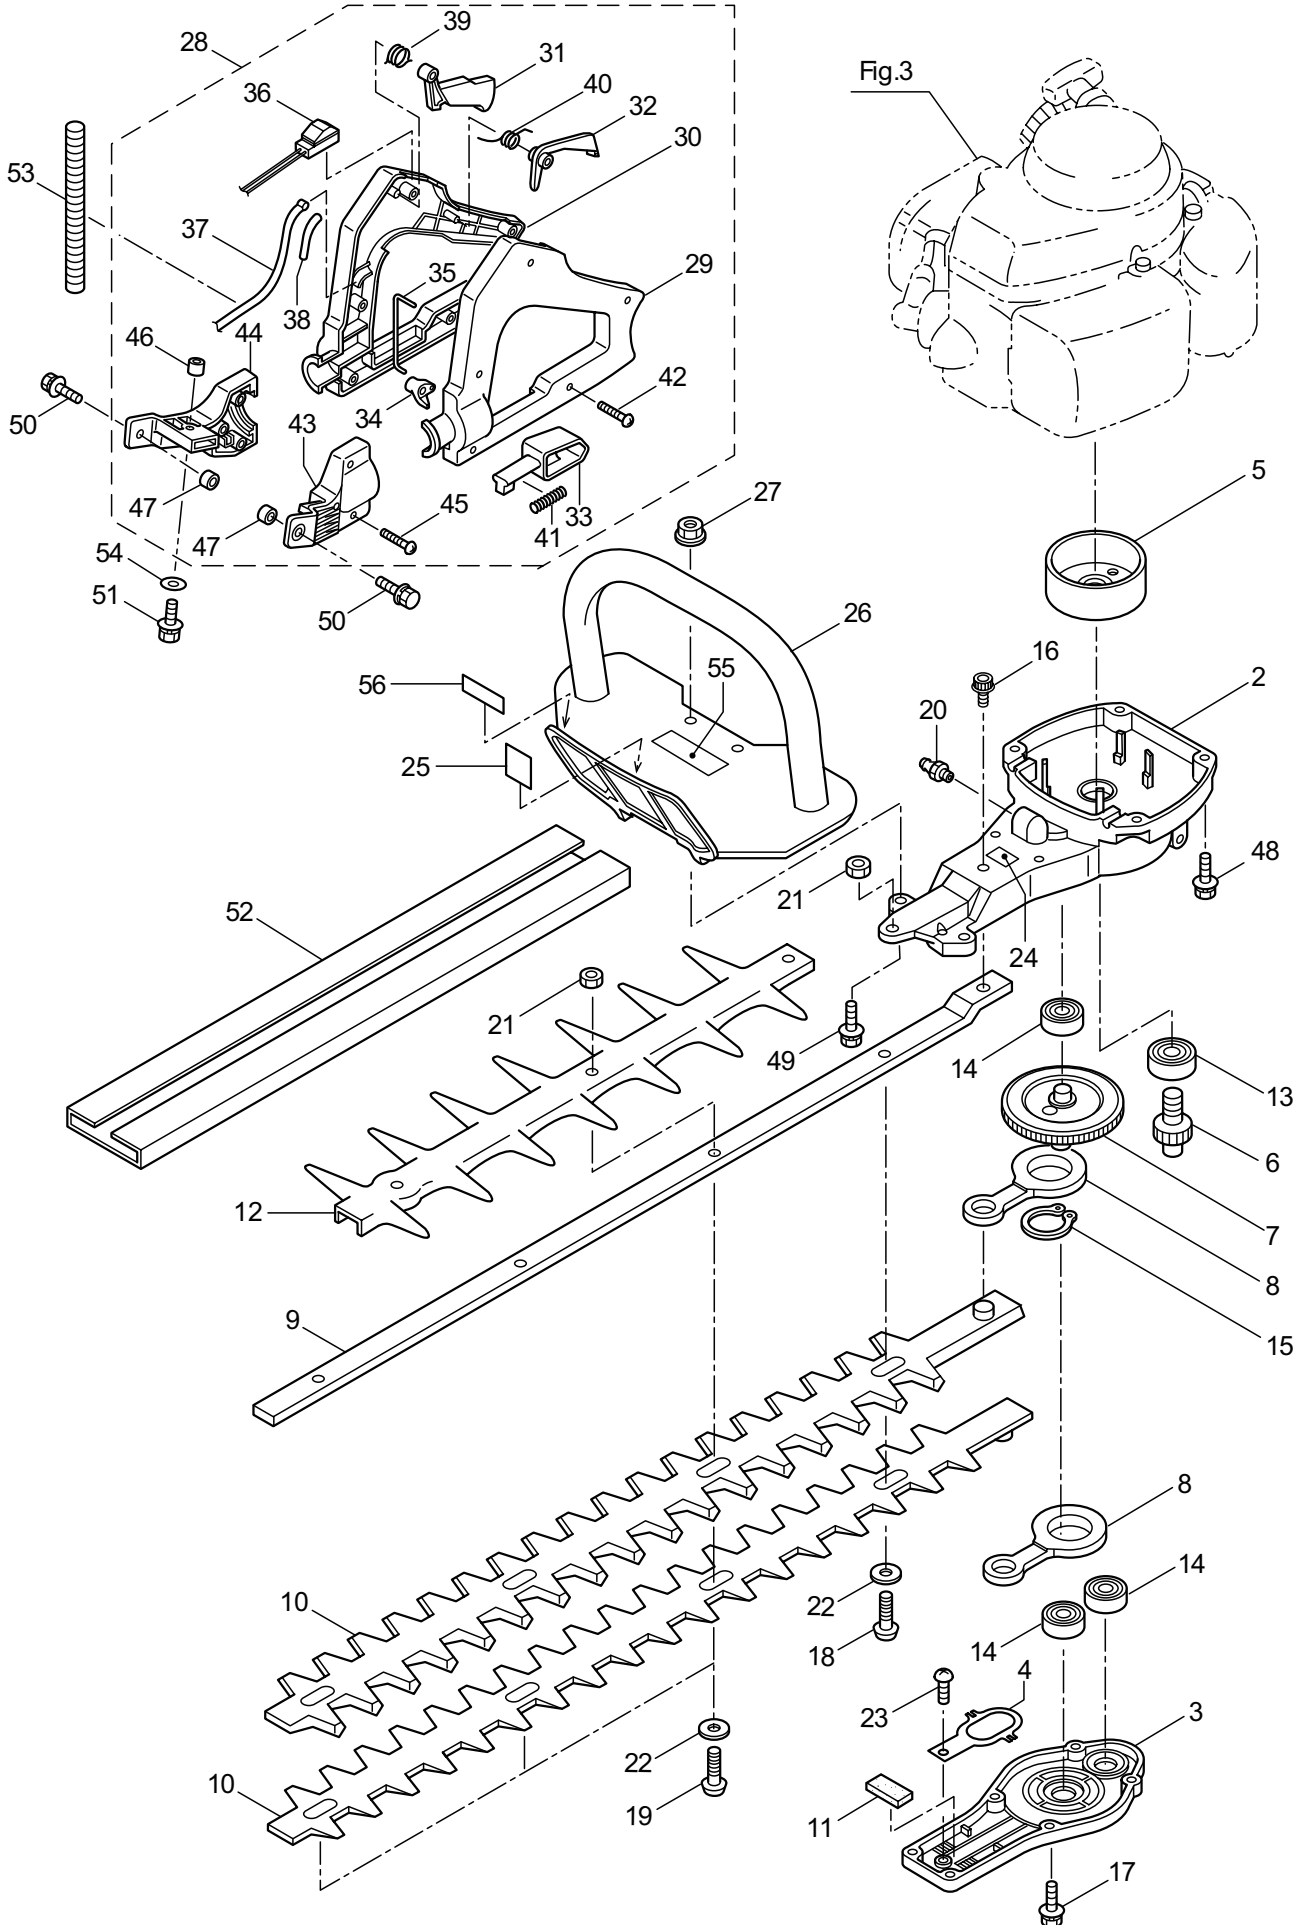

### CONTENTS

1. MAIN BODY .....	1 ~ 4
2. ACCESSORIES .....	5 ~ 6
3. ENGINE .....	7 ~ 10
4. CARBURETOR, RECOIL STARTER .....	11 ~ 12

2018. 01.

**MARUYAMA**

P/N 523900-2

1. KJHTL60DT  
MAIN BODY

Ref. No.	Part No.	Part Name	Q'ty	Remarks
1-1	362388	KJHTL60DT	1	
1-2	271222	Upper Case	1	
1-3	271223	Lower Case	1	
1-4	271224	Plate	1	
1-5	270021	Drum	1	
1-6	271410	Pinion	1	
1-7	270552	Crank Comp.	1	
1-8	271225	Rod Ass'y	2	
1-9	271226	Guide Plate	1	
1-10	270682	Blade	2	
1-11	271227	Felt	1	
1-12	274877	Blade Guard	1	
1-13	580767	Bearing	1	#6001 2RS
1-14	270423	Bearing	3	
1-15	580777	Snap Ring	1	#26
1-16	271895	Screw	1	
1-17	580791	Bolt	6	M5x16
1-18	271229	Screw	1	
1-19	991914	Screw	3	
1-20	991937	Grease Nipple	1	M6
1-21	991941	U-Nut	4	M6
1-22	991913	Washer	4	
1-23	991924	Screw	1	M3x5
1-24	266960	Label	1	
1-25	283526	Label	1	
1-26	270241	Front Handle	1	
1-27	991941	U-Nut	2	M6
1-28	271396	Rear Handle Ass'y	1	Incl.29-47
1-29	271278	Rear Handle (L)	1	
1-30	271279	Rear Handle (R)	1	
1-31	271280	Lever,Throttle	1	
1-32	271281	Stop Lever	1	
1-33	271282	Lock Lever	1	
1-34	271283	Lock Lever Stopper	1	
1-35	271284	Rod	1	
1-36	271285	Switch	1	
1-37	271398	Cable Comp.	1	
1-38	271287	Spacer	1	
1-39	271288	Spring	1	
1-40	271289	Spring	1	
1-41	270400	Spring	1	
1-42	271276	Screw	5	
1-43	271274	Handle Stay (L)	1	
1-44	271275	Handle Stay (R)	1	
1-45	271276	Screw	3	

1. KJHTL60DT  
MAIN BODY

Ref. No.	Part No.	Part Name	Q'ty	Remarks
1-46	270424	Spacer	1	
1-47	271277	Spacer	2	
1-48	271425	Screw	4	
1-49	270705	Screw	2	
1-50	271219	Screw	2	
1-51	271220	Screw	1	
1-52	217677	Cover of Blade	1	
1-53	271221	Tube	1	
1-54	270843	Washer	1	25x6xt1.6
1-55	270566	Label	1	
1-56	266957	Label	1	