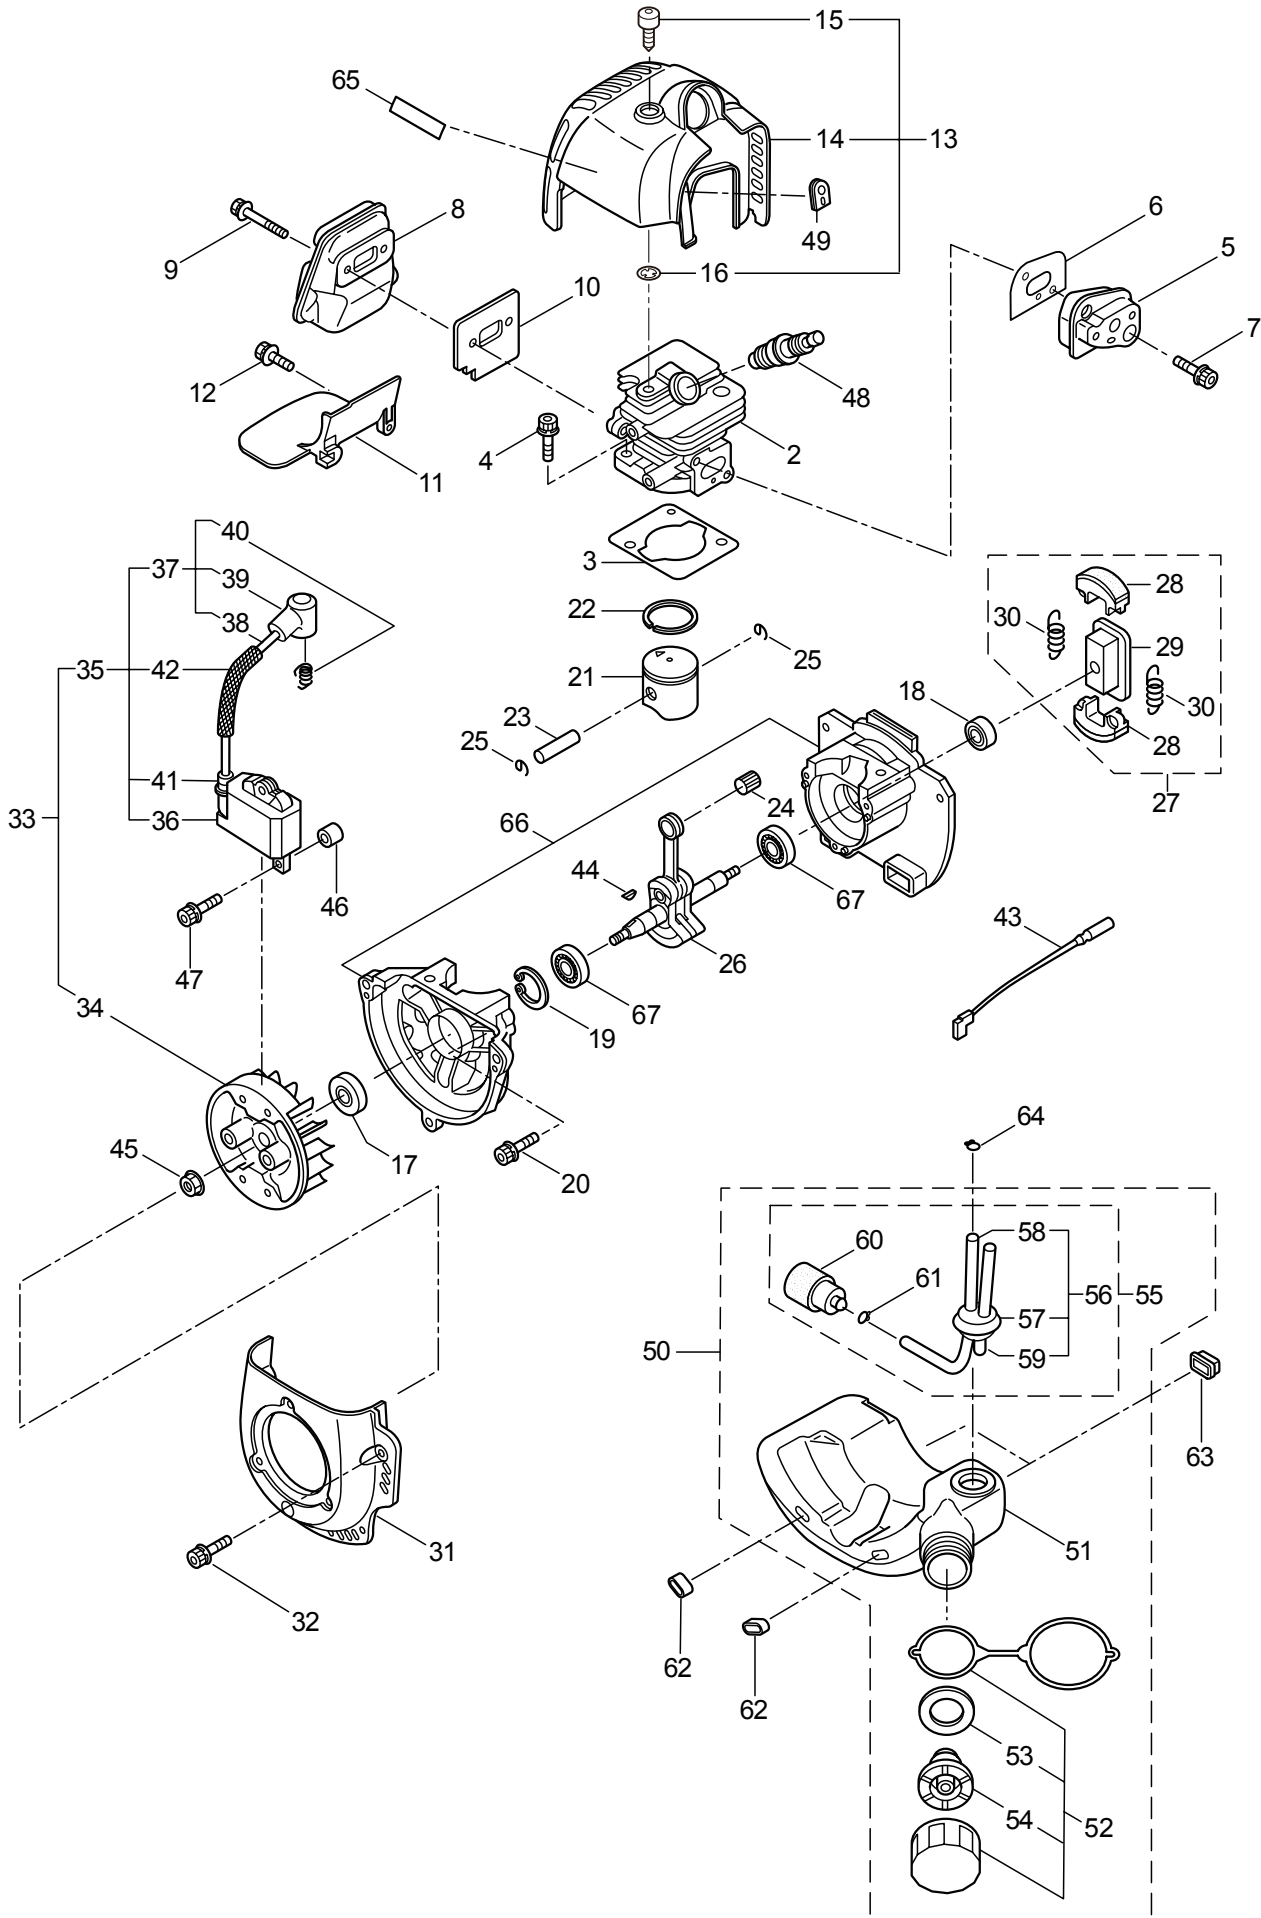

3. KJHTL60DT ENGINE

Ref. No.	Part No.	Part Name	Q'ty	Remarks
3-46	280381	Spacer	2	
3-47	281211	Cap Screw	2	M4x20
3-48	262483	Spark Plug	1	NGK BP6Y
3-49	283140	Grommet	1	
3-50	283437	Fuel Tank Ass'y	1	Incl.51-61
3-51	283162	Fuel Tank	1	
3-52	283438	Tank Cap Ass'y	1	Incl.53,54
3-53	283727	Gasket	1	
3-54	283764	Breather Ass'y	1	
3-55	265752	Fuel Pipe Pick-up Ass'y	1	Incl.56-61
3-56	264031	Fuel Pipe Ass'y	1	Incl.57-59
3-57	261115	Grommet	1	
3-58	261690	Fuel Pipe	1	160L
3-59	263038	Return Pipe	1	3x6x85L
3-60	264653	Filter Ass'y	1	
3-61	261117	Clip	1	
3-62	264318	Pad	2	
3-63	261118	Pad	2	
3-64	261117	Clip	1	
3-65	266959	Label	1	Caution
3-66	283150	Crankcase	1	
3-67	261181	Bearing	2	#6000C3